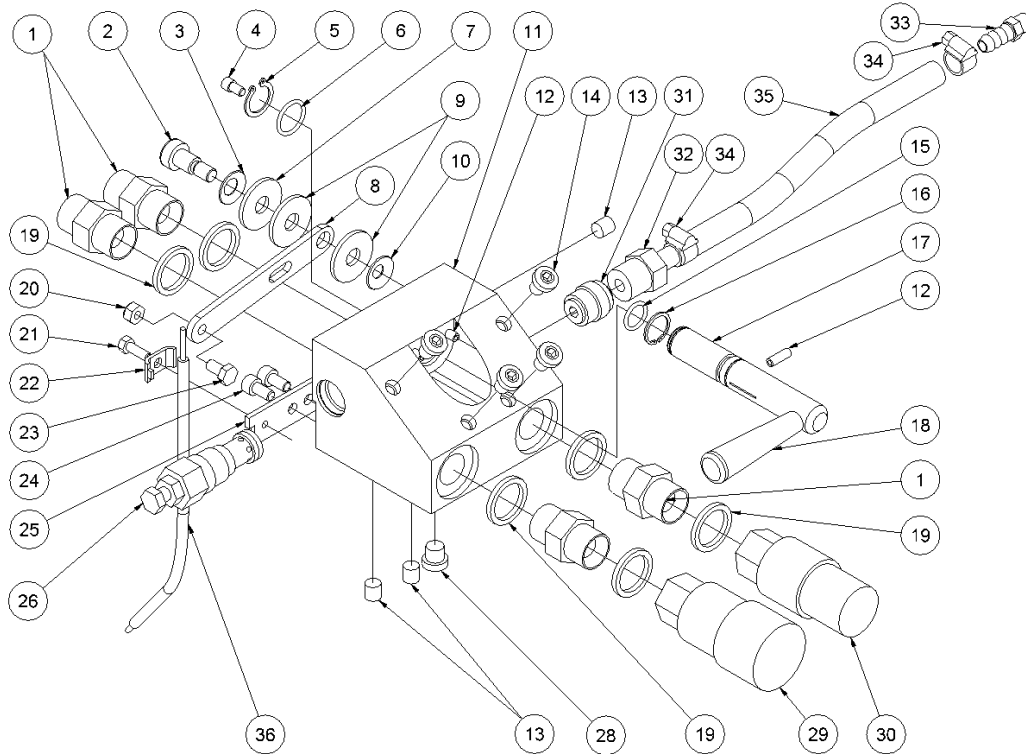

HPP14 FLEX spare parts list

From serial No. 16324

Fig. 3

Pos.	Part No.	Description	Pcs.
-	R2123508	Valve block complete HPP14 FLEX	1
1	R7421063	Fitting 1/2"x1/2" BSP	4
2	R7621647	Shoulder bolt $\phi 10/M8 \times 12$ (Loctite 638 - 20 Nm)	1
3	R7621648	Disc spring $\phi 10.2/\phi 20 \times 0.8$	1
4	R8621658	Screw M5x8 (Loctite 638)	1
5	R7621606	Retaining ring A17	1
6	R7521609	O-ring 17x2 mm	1
7	R7621809	Washer 10x30x2	1
8	R8221650	Eccentric plate (Grease with copper paste)	1
9	R7621649	Nylon washer $\phi 10.5/30/2.5$	2
10	R7621651	Disc spring $\phi 8.2/\phi 20 \times 1.0$	1
11	R8221731	Valve block	1
12	R7621050	Roll pin $\phi 5 \times 14$	3
13	R7621037	Pipe plug 1/8" (Loctite 243)	3
14	R7621044	Screw M8x16	4
15	R7521608	O-ring 13x2 mm	1
16	R7621607	Retaining ring AV17	1
17	R8223498	Spool	1
18	R7721094	Lever ON/OFF (Loctite 243)	1
19	R7521072	Seal ring 1/2"	6
20	R7621029	Nut M6	1
21	R9921656	Screw M5	1
22	R9921657	Cable clamp	1
23	R8221652	Screw	1
24	R7621653	Screw M6x12 (Loctite 243)	2
25	R8221655	Cable plate	1
26	R7421587	Pressure relief valve (40 Nm)	1
28	R7621323	Threaded plug 1/8" w/seal	1
29	R7401142	Q.R. coupling 1/2" BSP female	1
30	R7401141	Q.R. coupling 1/2" BSP male	1
31	R7421733	Check valve	1
32	R7421735	Hose fitting 3/8"x1/2" (Loctite 542)	1
33	R7421734	Hose fitting 3/8"x1/8"	1
34	R7421740	Hose clip 3/8"	2
35	R9021738	Hose 3/8"	1
36	R9022064	Throttle cable complete	1