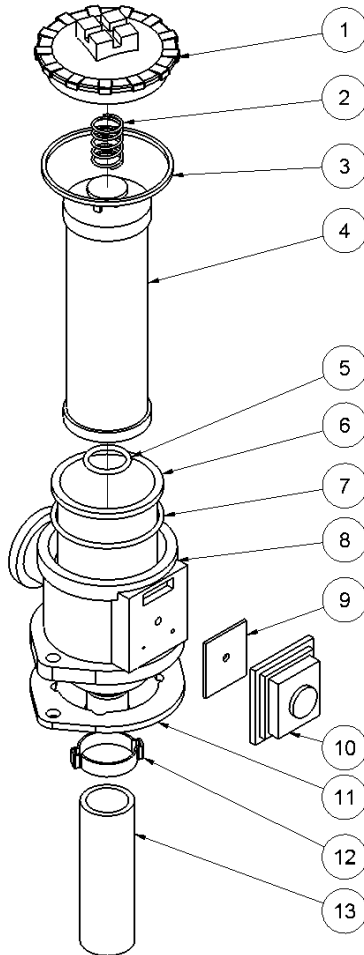

HPP14 FLEX spare parts list

From serial No. 16324

Fig. 5

Pos.	Part No.	Description	Pcs.
1	R9421189	Filter cover	1
2	R9421193	Filter spring	1
	R9421502	Seal f/filter cover (Also included in 9421188)	1
4	R9421190	Filter element	1
5	-	O-ring ø3x22 (Included in 9421188)	1
6	-	Filter cup	1
7	-	O-ring ø3x60 (Included in 9421188)	1
8	-	Filter housing	1
9	R9422041	Ventilation filter	1
10	R9422042	Cover f/ventilation filter	1
11	-	Seal (Included in 9421188)	1
12	R7621789	Hose clamp	1
13	R9022043	Filter hose	1
-	R9421188	Seal kit filter (Pos. 3, 5, 7 and 11)	1
-	R8421092	Filter complete (Pos. 1-13)	1