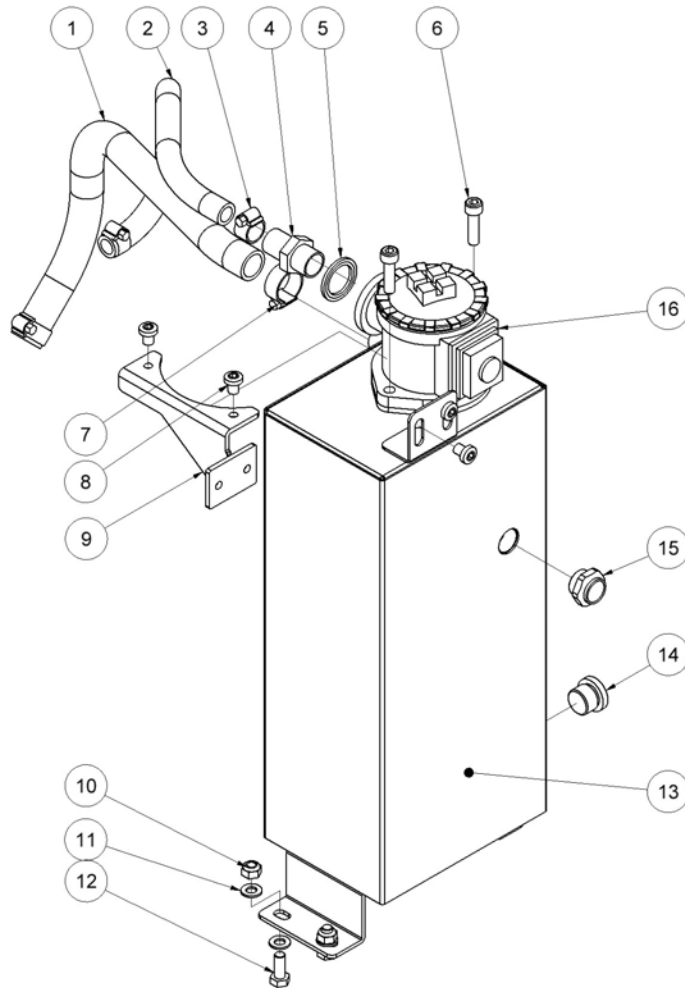

HPP14 FLEX spare parts list

From serial No. 16324

Fig. 3

Pos.	Part No.	Description	Pcs.
-	R2123508	Valve block complete HPP14 FLEX	1
1	R7421063	Fitting 1/2"x1/2" BSP	4
2	R7621647	Shoulder bolt $\phi 10/M8 \times 12$ (Loctite 638 - 20 Nm)	1
3	R7621648	Disc spring $\phi 10.2/\phi 20 \times 0.8$	1
4	R8621658	Screw M5x8 (Loctite 638)	1
5	R7621606	Retaining ring A17	1
6	R7521609	O-ring 17x2 mm	1
7	R7621809	Washer 10x30x2	1
8	R8221650	Eccentric plate (Grease with copper paste)	1
9	R7621649	Nylon washer $\phi 10.5/30/2.5$	2
10	R7621651	Disc spring $\phi 8.2/\phi 20 \times 1.0$	1
11	R8221731	Valve block	1
12	R7621050	Roll pin $\phi 5 \times 14$	3
13	R7621037	Pipe plug 1/8" (Loctite 243)	3
14	R7621044	Screw M8x16	4
15	R7521608	O-ring 13x2 mm	1
16	R7621607	Retaining ring AV17	1
17	R8223498	Spool	1
18	R7721094	Lever ON/OFF (Loctite 243)	1
19	R7521072	Seal ring 1/2"	6
20	R7621029	Nut M6	1
21	R9921656	Screw M5	1
22	R9921657	Cable clamp	1
23	R8221652	Screw	1
24	R7621653	Screw M6x12 (Loctite 243)	2
25	R8221655	Cable plate	1
26	R7421587	Pressure relief valve (40 Nm)	1
28	R7621323	Threaded plug 1/8" w/seal	1
29	R7401142	Q.R. coupling 1/2" BSP female	1
30	R7401141	Q.R. coupling 1/2" BSP male	1
31	R7421733	Check valve	1
32	R7421735	Hose fitting 3/8"x1/2" (Loctite 542)	1
33	R7421734	Hose fitting 3/8"x1/8"	1
34	R7421740	Hose clip 3/8"	2
35	R9021738	Hose 3/8"	1
36	R9022064	Throttle cable complete	1

HPP14 FLEX spare parts list

From serial No. 16324

Fig. 4

Pos.	Part No.	Description	Pcs.
1	R8721071	3/4" hose	1
2	R8721070	1/2" hose	1
3	R7421081	Hose clip 1/2"	2
4	R7421079	Hose fitting 1/2"x3/4"	1
5	R7521118	Seal ring 3/4"	1
6	R7621045	Screw M8x30 (Loctite 243)	2
7	R7421082	Hose clip 3/4"	2
8	R7621042	Screw M8x10	4
9	R8223318	Tank Bracket	1
10	R7621010	Lock nut M8	4
11	R7621171	Washer M8	8
12	R7632766	Screw M8x20	4
13	R8223317	Hydraulic tank	1
14	R7621075	Threaded plug 1/2" w/seal	1
15	R7721099	Sight glass 1/2" w/seal	1
15	R7621049	Screw M8x45	1
16	R8421092	Filter complete (See fig.5)	1