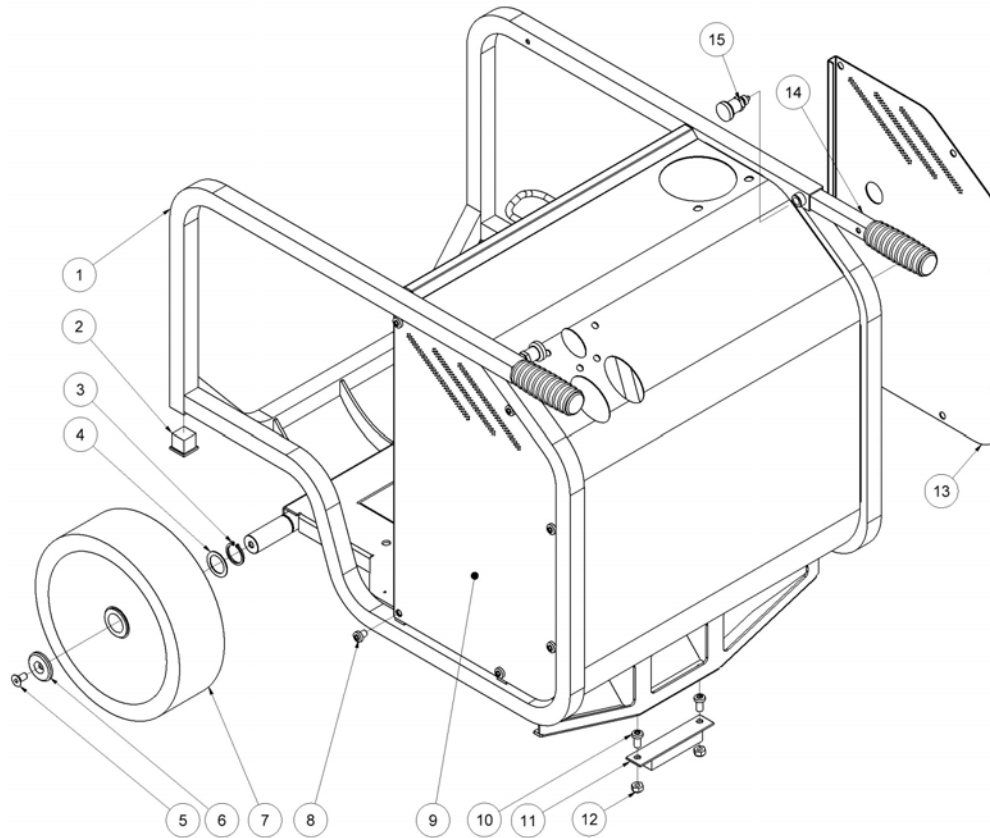

HPP14 FLEX spare parts list

From serial No. 16324

Fig. 1

Pos.	Part No.	Description	Pcs.
1	R8223316	Chassis complete HPP13/13 FLEX	1
2	R7721125	Tube plug 25x25	2
3	R7621098	Retaining ring 25x2	2
4	R7621100	Shim ring 25/35/1 mm	2
5	R7632539	Screw M8x16	2
6	R8223321	Wheel lock	2
7	R7721139	Flat-free rubber wheel	2
8	R7621042	Screw M8x10	12
9	R8223320	Side cover Right	1
10	R7621044	Screw M8x16	2
11	R8721095	Rubber foot	1
12	R7621010	Lock nut M8	2
13	R8223319	Side cover Left	1
14	R9022429	Pull-out handle w/rubber grip	2
15	R7721197	Bolt (Loctite 243)	2