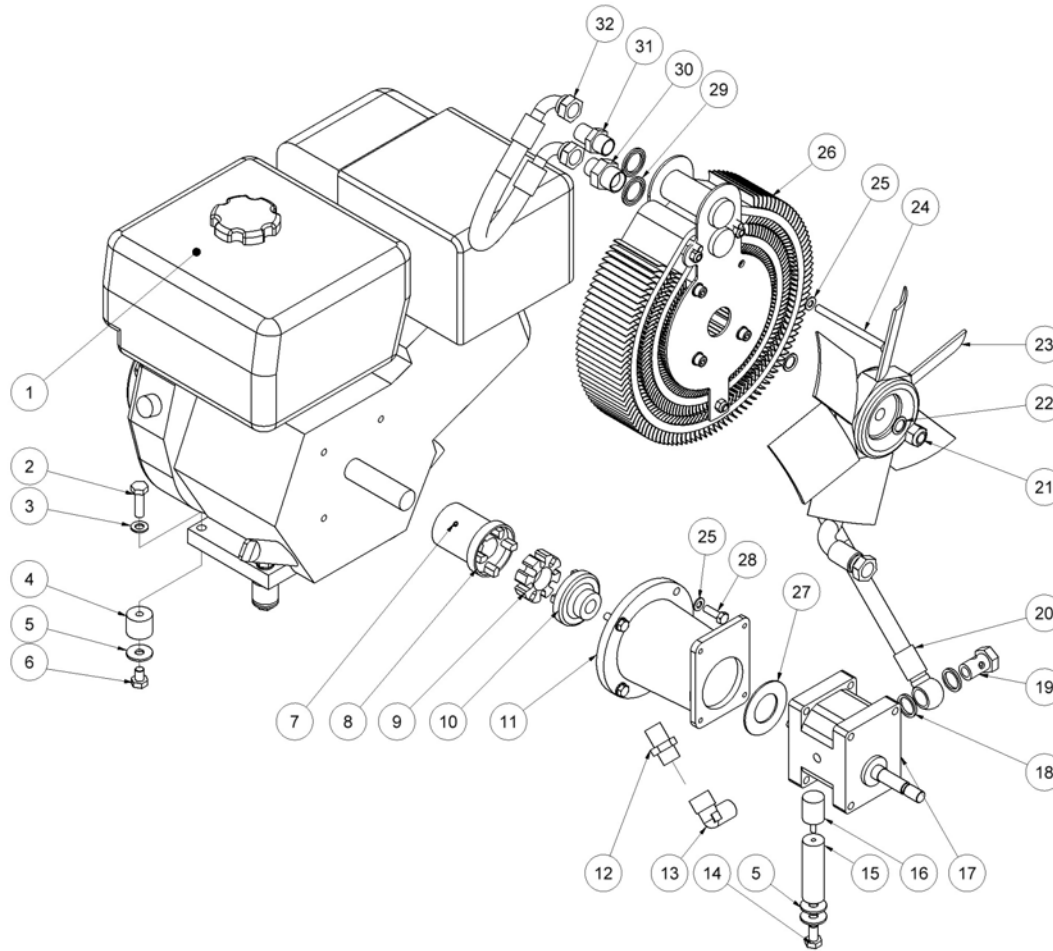

HPP14 FLEX spare parts list

From serial No. 16324

Fig. 2

Pos.	Part No.	Description	Pcs.
-	R9021667	Seal kit for hydraulic pump	1
1	R7323505	Engine 14 HP Vanguard	1
2	R7621163	Screw M10x35	4
3	R7621172	Washer M10	4
4	R8722356	Rubber damper ø30x25	4
5	R7621034	Washer M10	6
6	R7623324	Screw M10x14	4
7	R7621032	Set screw M6x8 (Loctite 243 - 5 Nm)	1
8	R7421066	Coupling engine part	1
9	R7421083	Rubber coupling	1
10	R7421067	Coupling pump (20 Nm)	1
11	R7421068	Coupling housing	1
12	R7421080	Hose fitting 3/4"x1/2" (Loctite 542)	1
13	R7421060	Angle nipple 1/2" (Loctite 542)	1
14	R7621334	Screw M10x20 (Loctite 243)	1
15	R8221174	Supporting leg	1
16	R8721166	Rubber damper M6x18 (Loctite 638)	1
17	R7421077	Pump 8.3 ccm	1
18	R7521072	Seal ring 1/2"	2
19	R7421062	Banjo bolt 1/2" (80 Nm)	1
20	R8721084	Feed line w/banjo	1
21	R7621111	Nut M14x1.5 (40 Nm)	1
22	R7621117	Spring washer M14	2
23	R8321561	Fan ø280-6	1
24	R7621043	Screw M8x110 (Loctite 243 - 15 Nm)	4
25	R7621171	Washer M8	8
26	R2121103	Cooler complete	1
27	R9922133	Centering washer	1
28	R7621038	Screw 5/16" UNFx25 (Loctite 243 - 20 Nm)	4
29	R7521118	Seal ring 3/4"	2
30	R7421582	Hose fitting 3/4"x1/2"	1
31	R7421079	Hose fitting 3/4"x1/2"	1
32	R8721630	Cooler pressure hose	1