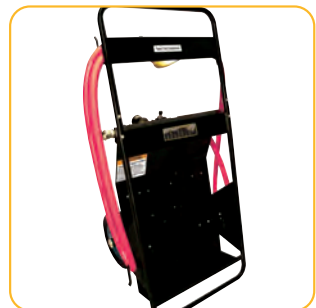

071200 - 071203
Transport cart only

A Tradition of Quality and Service Since 1975

Call or visit rhinotool.com/resources to find your local distributor.

www.rhinotool.com
866-707-1808